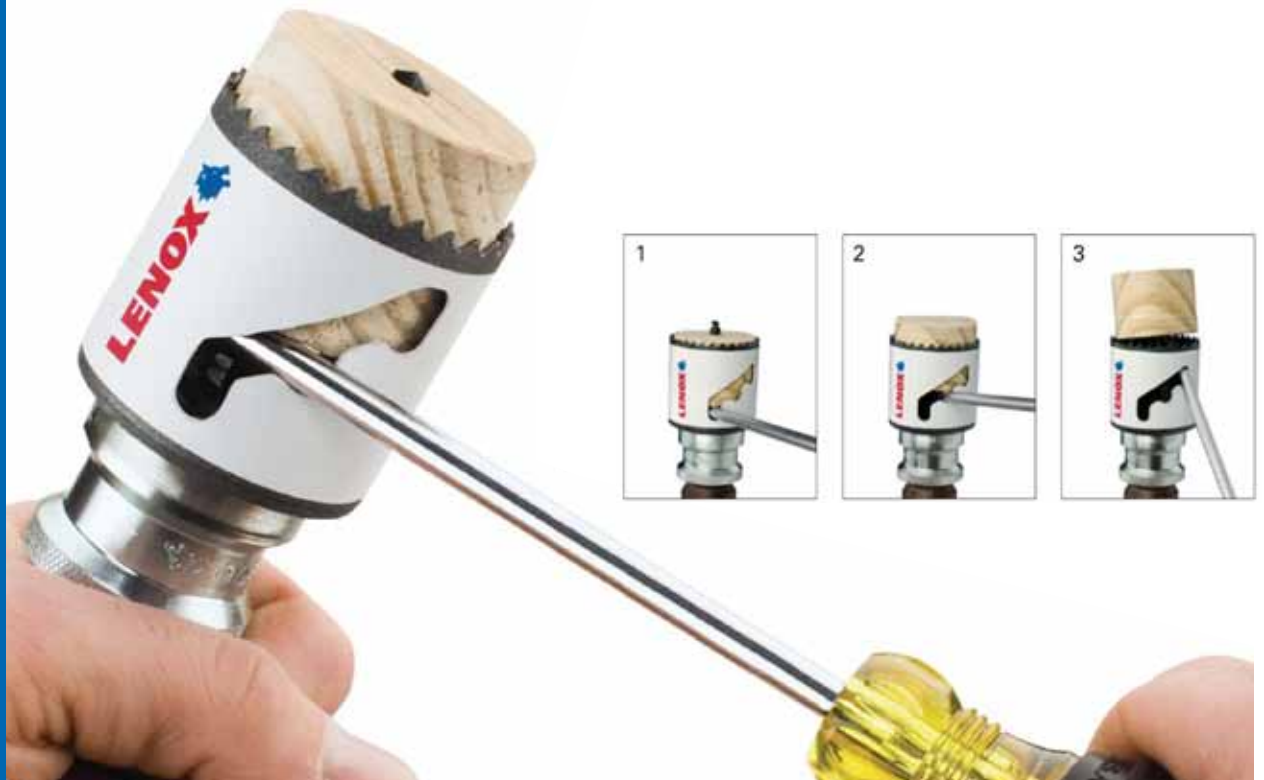

SLEEK, INNOVATIVE KIT DESIGN

Kit design enables the storage, transportation, and organization of both previous generation LENOX Bi-metal Hole Saws and LENOX Bi-metal SPEED SLOT Hole Saws.